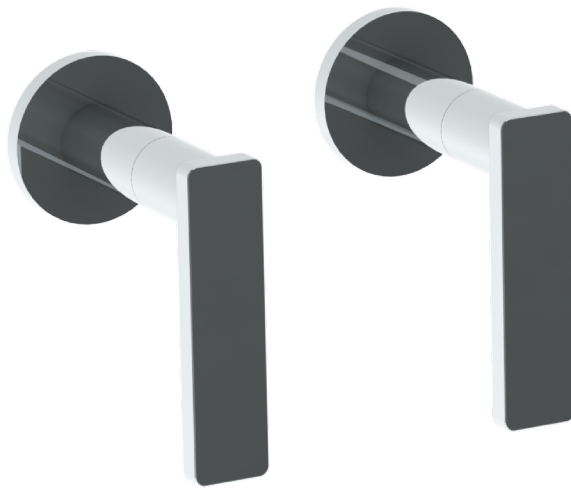

70-WTR2-RNK8

Wall Mounted Trim

Includes Alignment Kit

For use with SS-506 concealed rough

Meets the applicable requirements of ASME A112.18.1-2005/CSA B125.1-05, entitled "Plumbing Supply Fittings"

WATERMARK DESIGNS 8/26/2019

350 Dewitt Ave Brooklyn NY 11207 USA T 718 257 2800 F 718 257 2144 info@watermark-designs.com

70-WTR2-RNS4

Wall Mounted Trim

Includes Alignment Kit

For use with SS-506 concealed rough

Meets the applicable requirements of ASME A112.18.1-2005/CSA B125.1-05, entitled "Plumbing Supply Fittings"