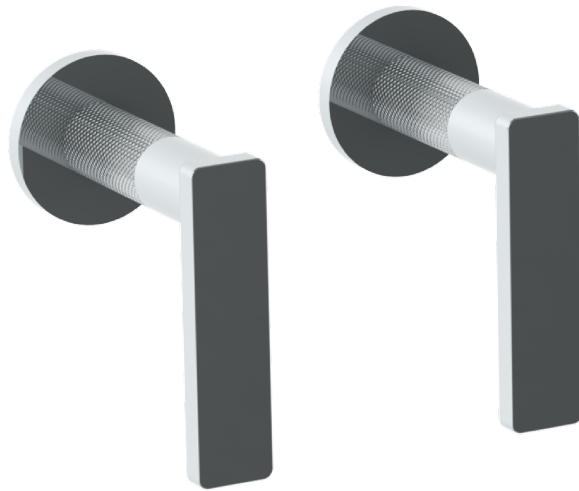

70-WTR2-RNK8

Wall Mounted Trim

Includes Alignment Kit

For use with SS-506 concealed rough

Meets the applicable requirements of ASME A112.18.1-2005/CSA B125.1-05, entitled "Plumbing Supply Fittings"

WATERMARK DESIGNS 8/26/2019

350 Dewitt Ave Brooklyn NY 11207 USA T 718 257 2800 F 718 257 2144 info@watermark-designs.com

70-WTR2-RNS4

Wall Mounted Trim

Includes Alignment Kit

For use with SS-506 concealed rough

Meets the applicable requirements of ASME A112.18.1-2005/CSA B125.1-05, entitled "Plumbing Supply Fittings"