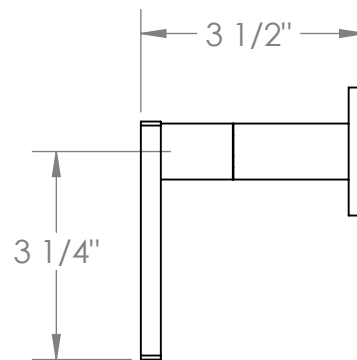

70-WTR2-RNK8

Wall Mounted Trim

Includes Alignment Kit

For use with SS-506 concealed rough

Meets the applicable requirements of ASME A112.18.1-2005/CSA B125.1-05, entitled "Plumbing Supply Fittings"

WATERMARK DESIGNS 8/26/2019

350 Dewitt Ave Brooklyn NY 11207 USA T 718 257 2800 F 718 257 2144 info@watermark-designs.com

70-WTR2-RNS4

Wall Mounted Trim

Includes Alignment Kit

For use with SS-506 concealed rough

Meets the applicable requirements of ASME A112.18.1-2005/CSA B125.1-05, entitled "Plumbing Supply Fittings"