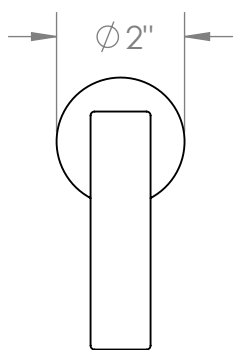

70-WTR2-RNK8

Wall Mounted Trim

Includes Alignment Kit

For use with SS-506 concealed rough

Meets the applicable requirements of ASME A112.18.1-2005/CSA B125.1-05, entitled "Plumbing Supply Fittings"

WATERMARK DESIGNS 8/26/2019

350 Dewitt Ave Brooklyn NY 11207 USA T 718 257 2800 F 718 257 2144 info@watermark-designs.com

70-WTR2-RNS4

Wall Mounted Trim

Includes Alignment Kit

For use with SS-506 concealed rough

Meets the applicable requirements of ASME A112.18.1-2005/CSA B125.1-05, entitled "Plumbing Supply Fittings"